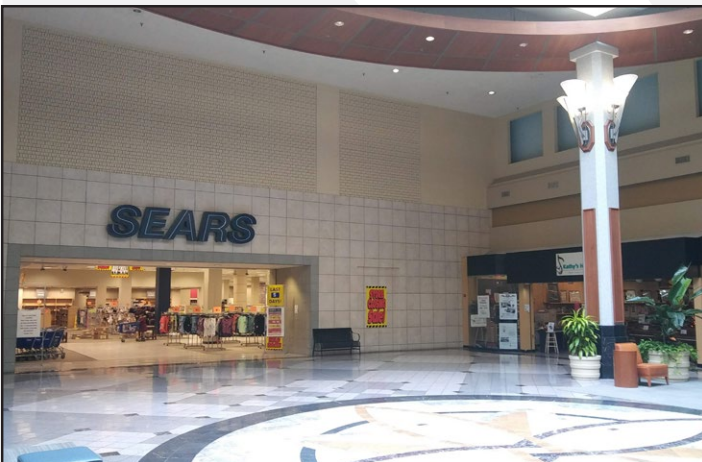

FORMER SEARS BUILDING - NORTHGATE MALL (COLERAIN TWP.)

9505 Colerain Avenue, Cincinnati, OH 45251

Interior Photographs

East Mall Entrance 01

East Mall Entrance 02