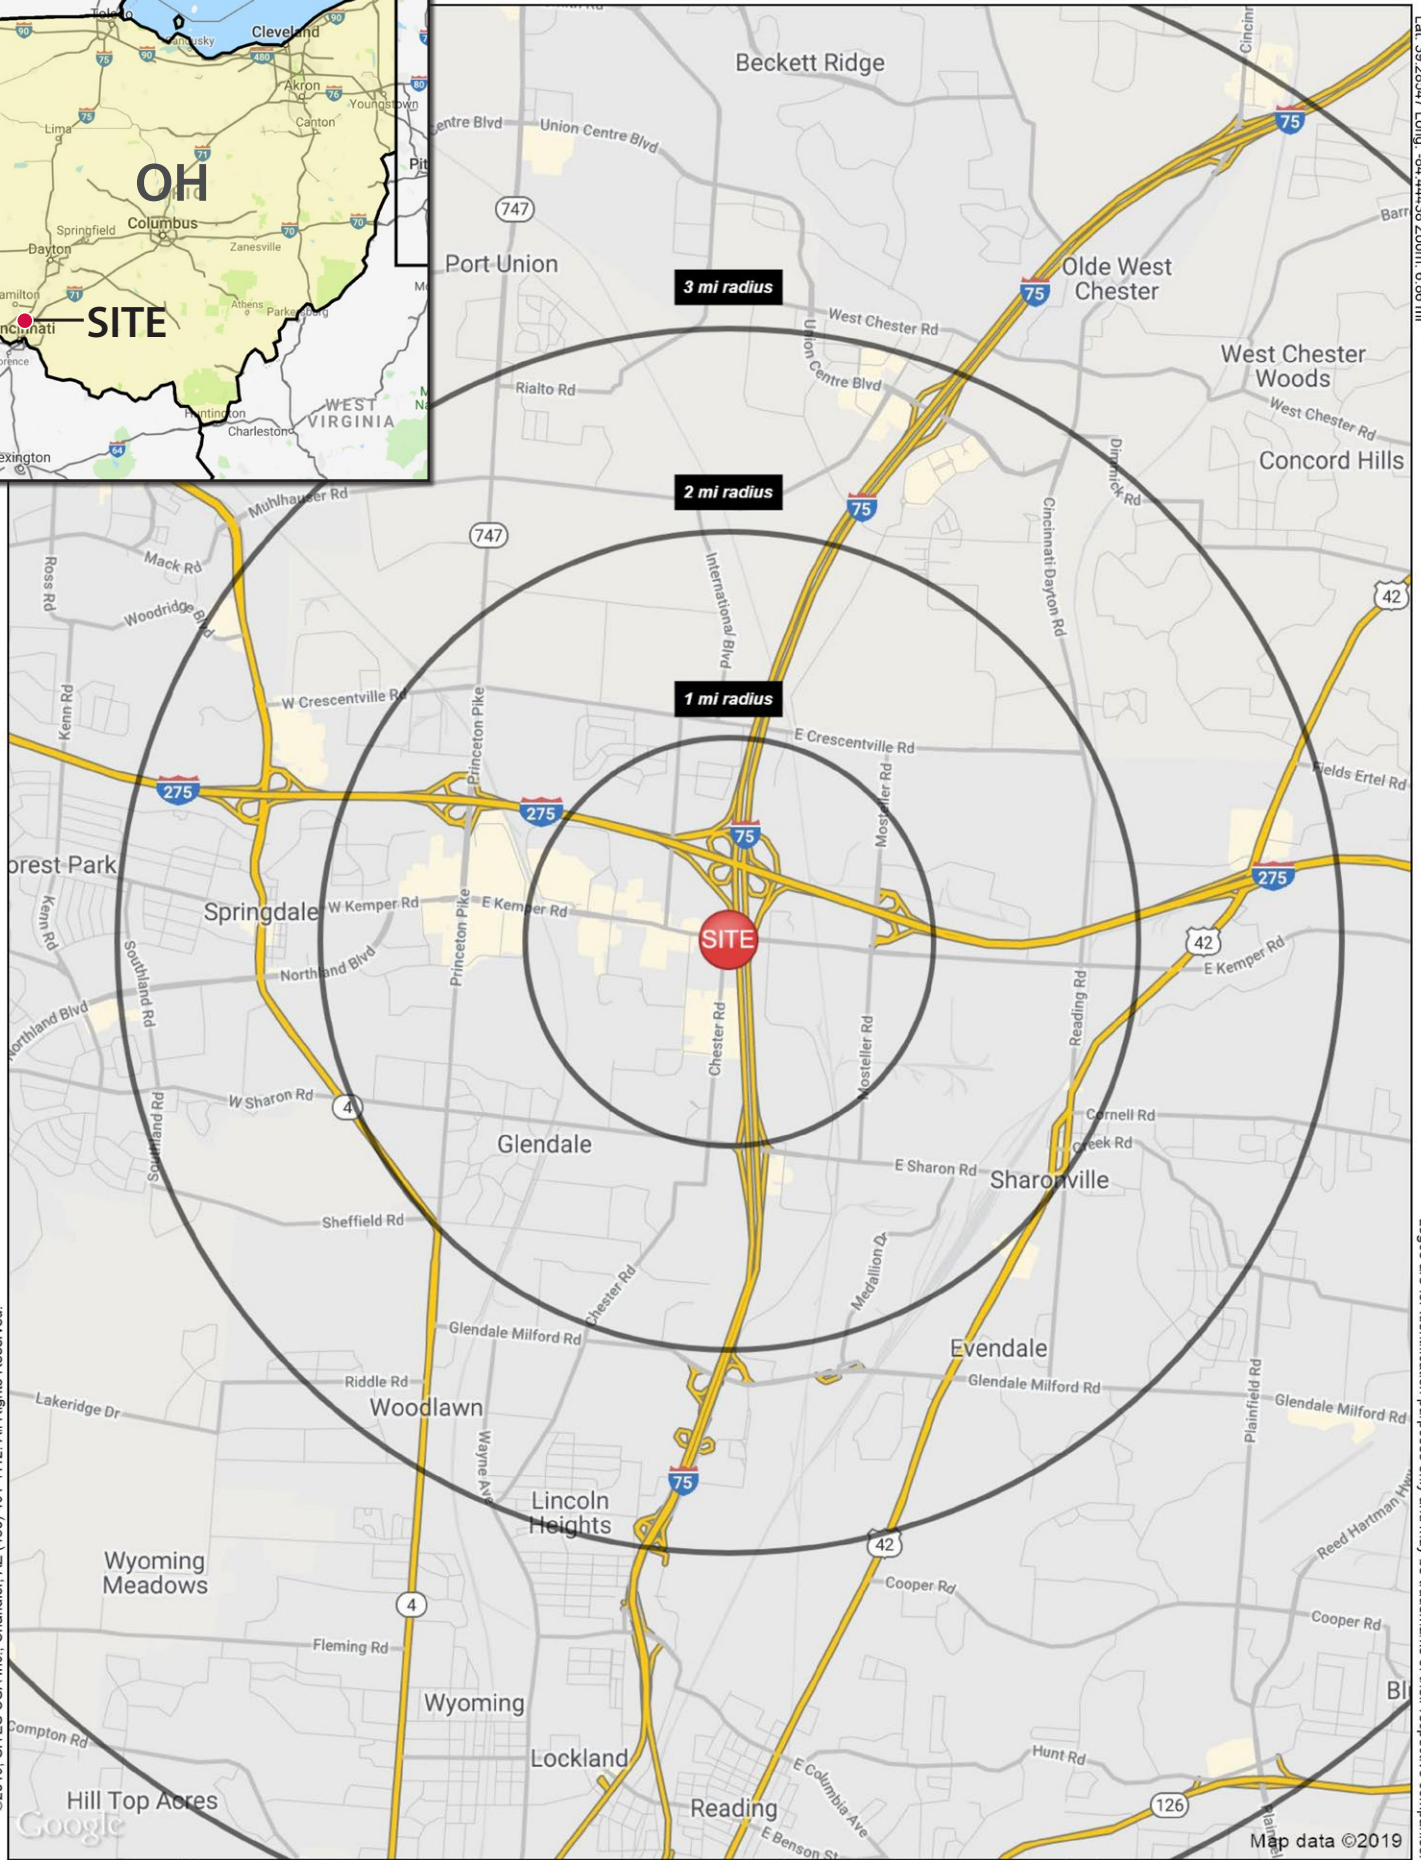

Lat: 39.28647 Long: -84.44438 Zoom: 6.86 m

©2019, SITES USA Inc., Chandler, AZ (480) 491-1112. All Rights Reserved.