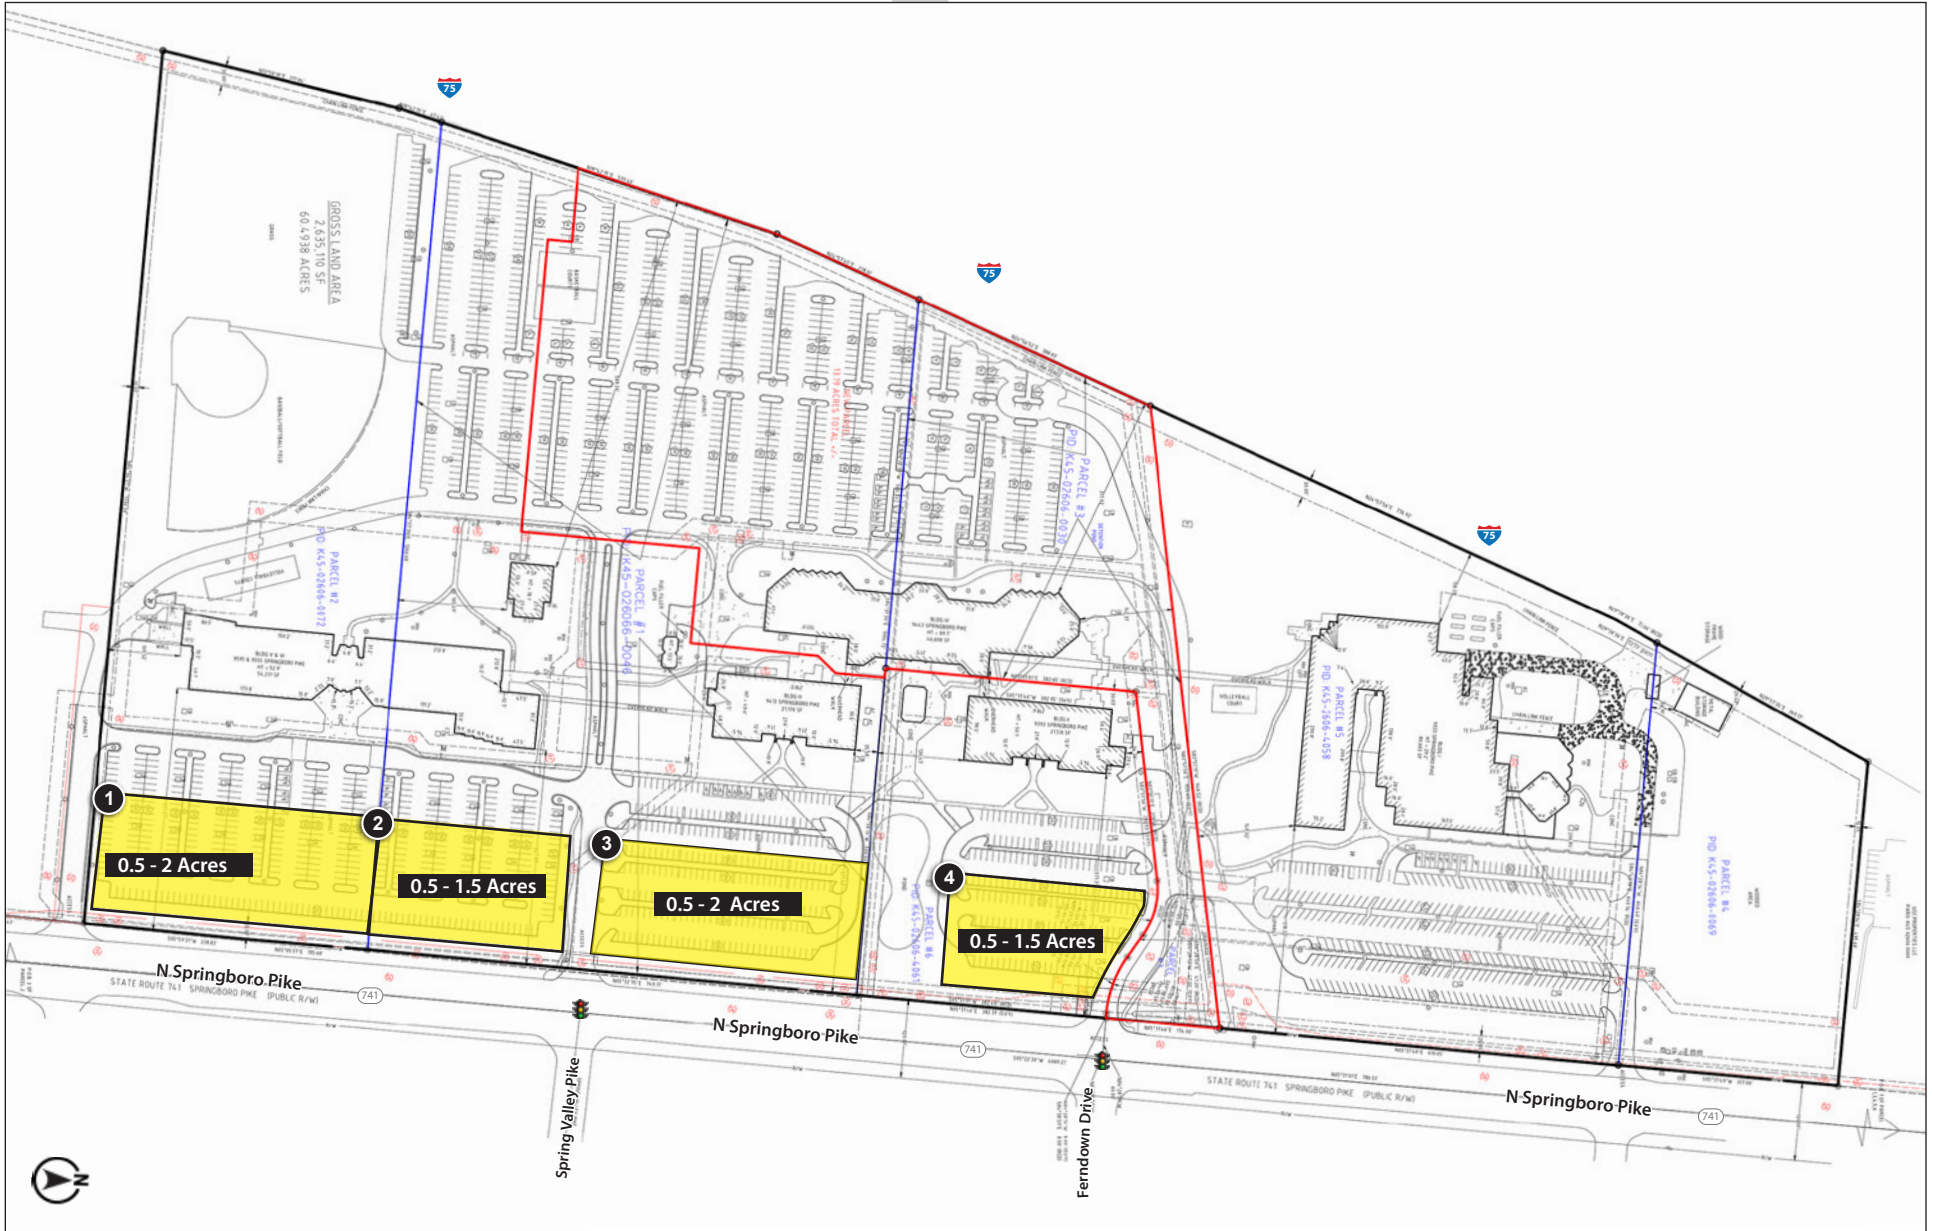

SPRINGBORO PIKE REDEVELOPMENT OPPORTUNITY

9393 N Springboro Pike (SR 741), Miami Twp., OH 45342

128 East Second Street | Suite B | Covington, KY 41011 | 513.489.3343 | edgegp.com

Information and any imagery is proprietary to Edge Real Estate Group and confidential. Information contained herein has been obtained from sources deemed reliable, but is not guaranteed and is subject to change.