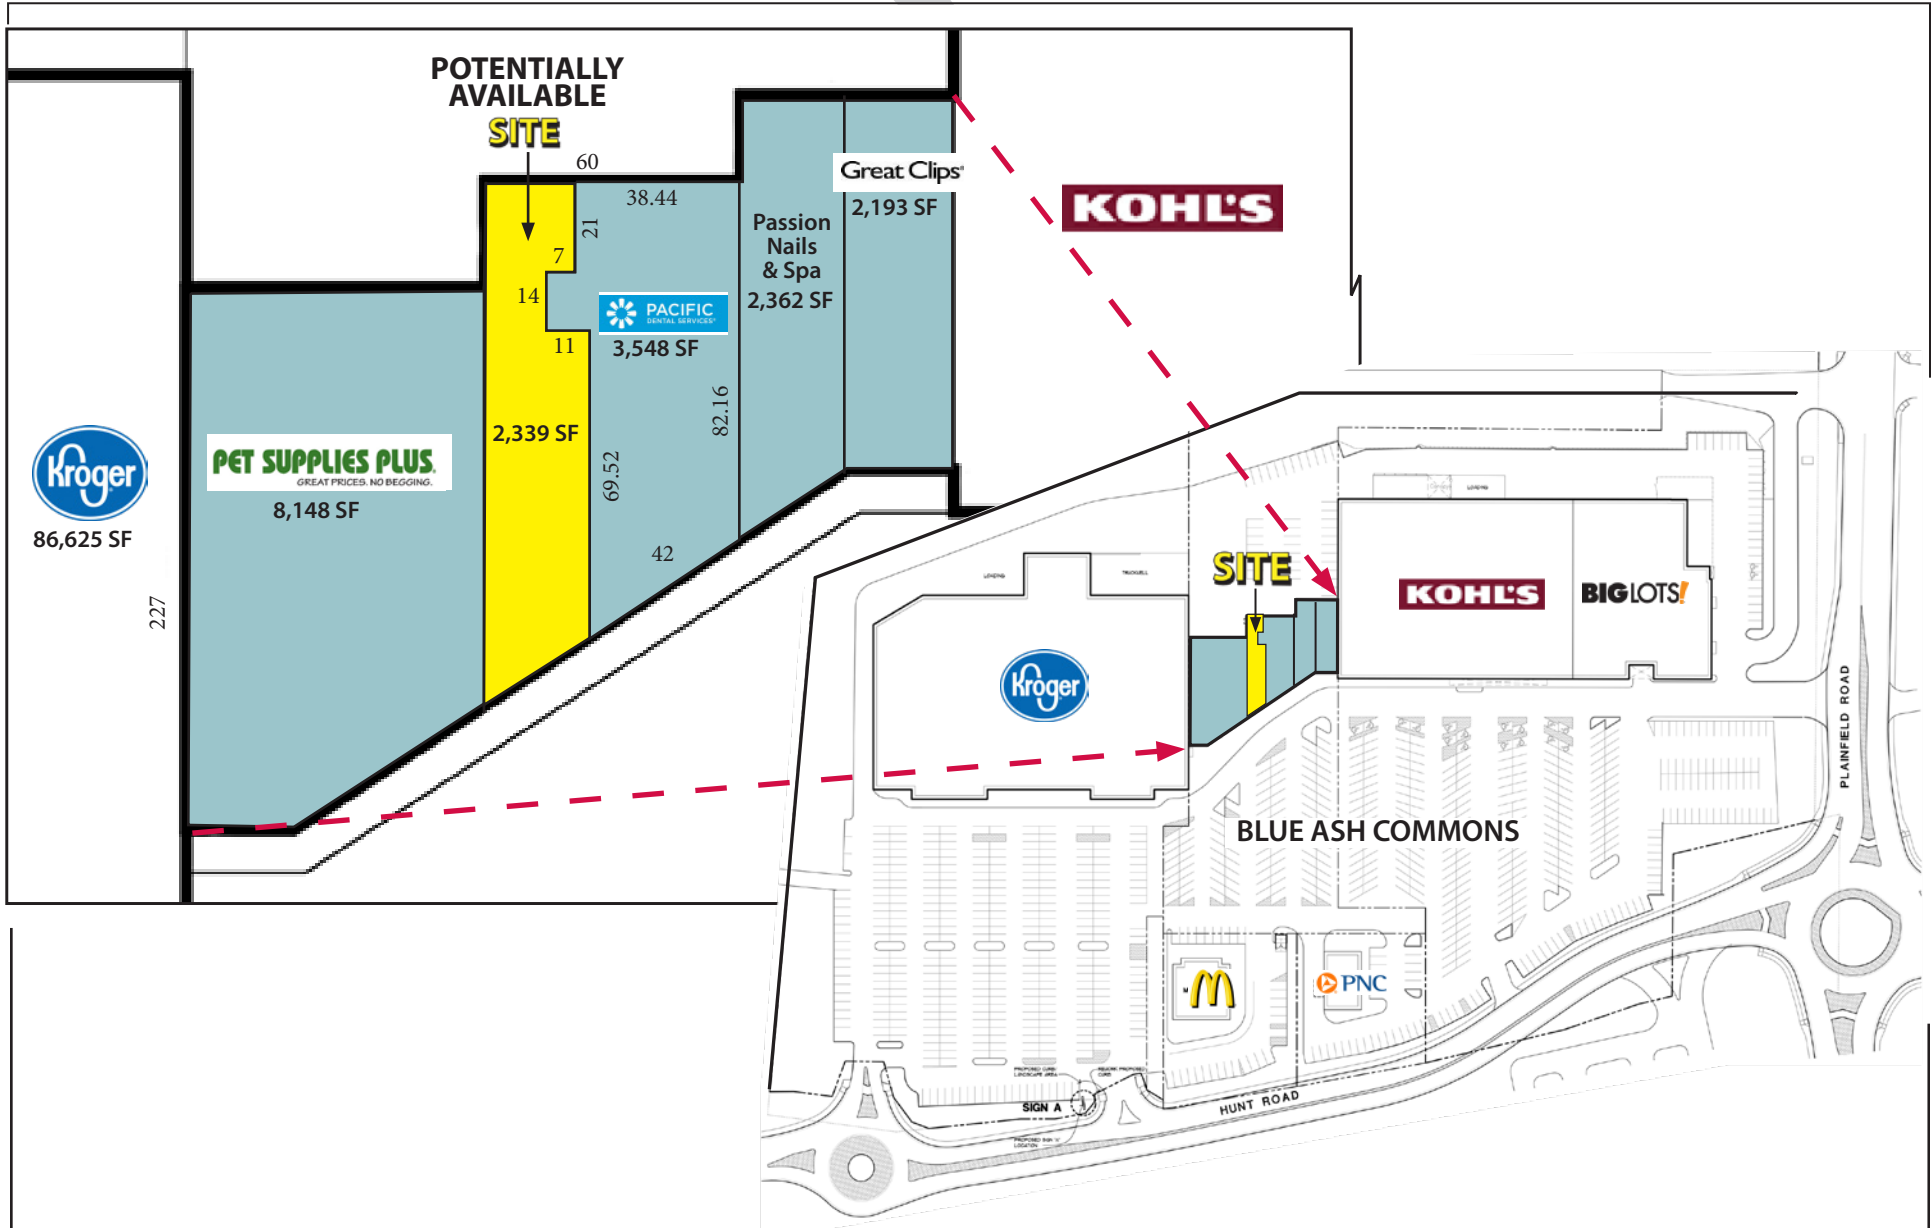

# BLUE ASH COMMONS

4100 - 4138 Hunt Road, Blue Ash, OH 45236

**CONFIDENTIAL**  
Please use Discretion  
-Existing Tenant still in Operation

128 East Second Street | Suite B | Covington, KY 41011 | 513.489.3343 | edgegp.com