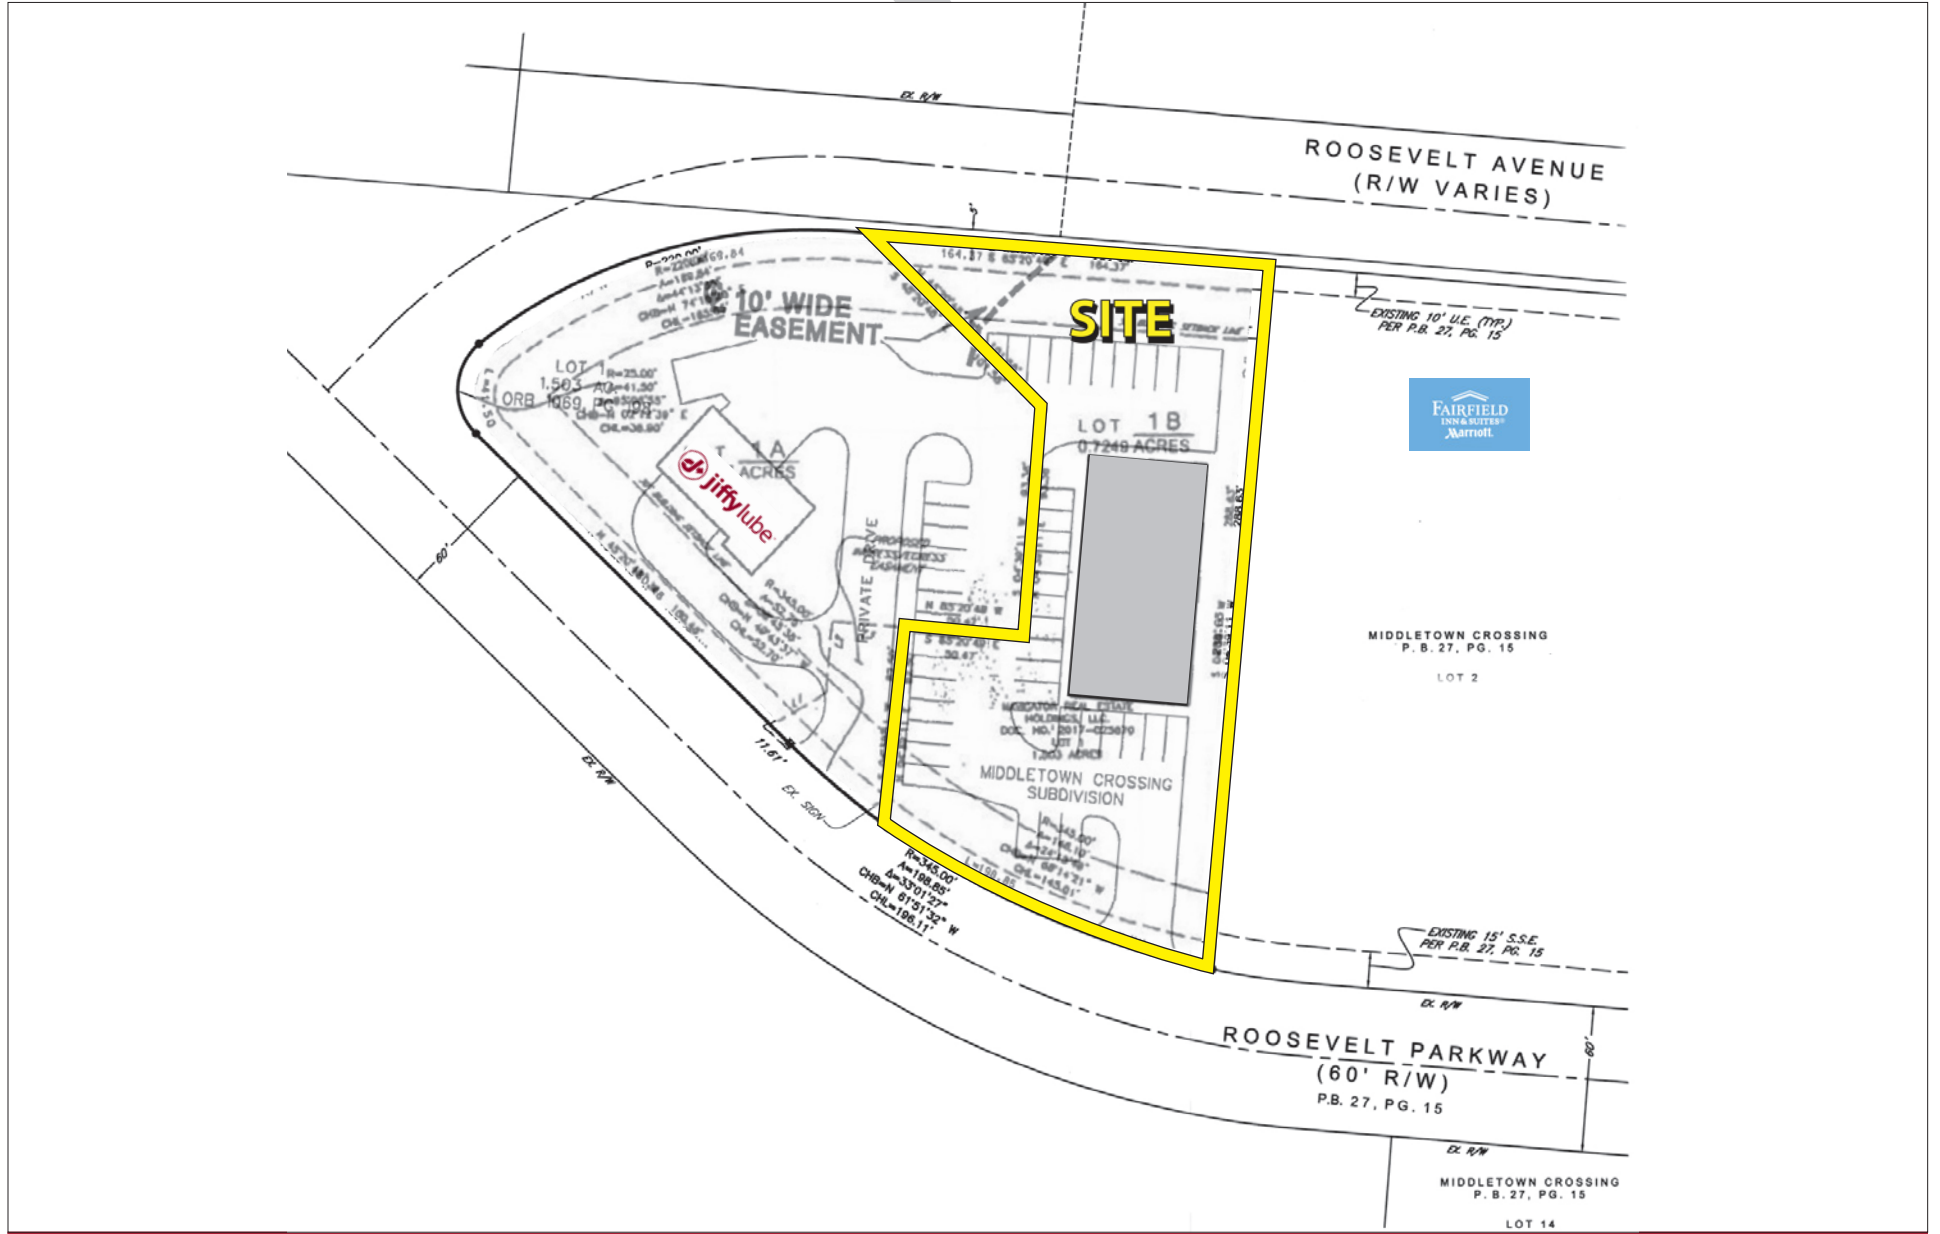

**MIDDLETOWN, OH - KOHL'S OUTLOT**  
6780 Roosevelt Pkwy, Middletown, OH 45044

Proposed Site Plan

128 East Second Street | Suite B | Covington, KY 41011 | 513.489.3343 | edgegp.com

Proprietary to Edge Real Estate Group and confidential. Information contained herein has been obtained from sources deemed reliable, but is not guaranteed and is subject to change.