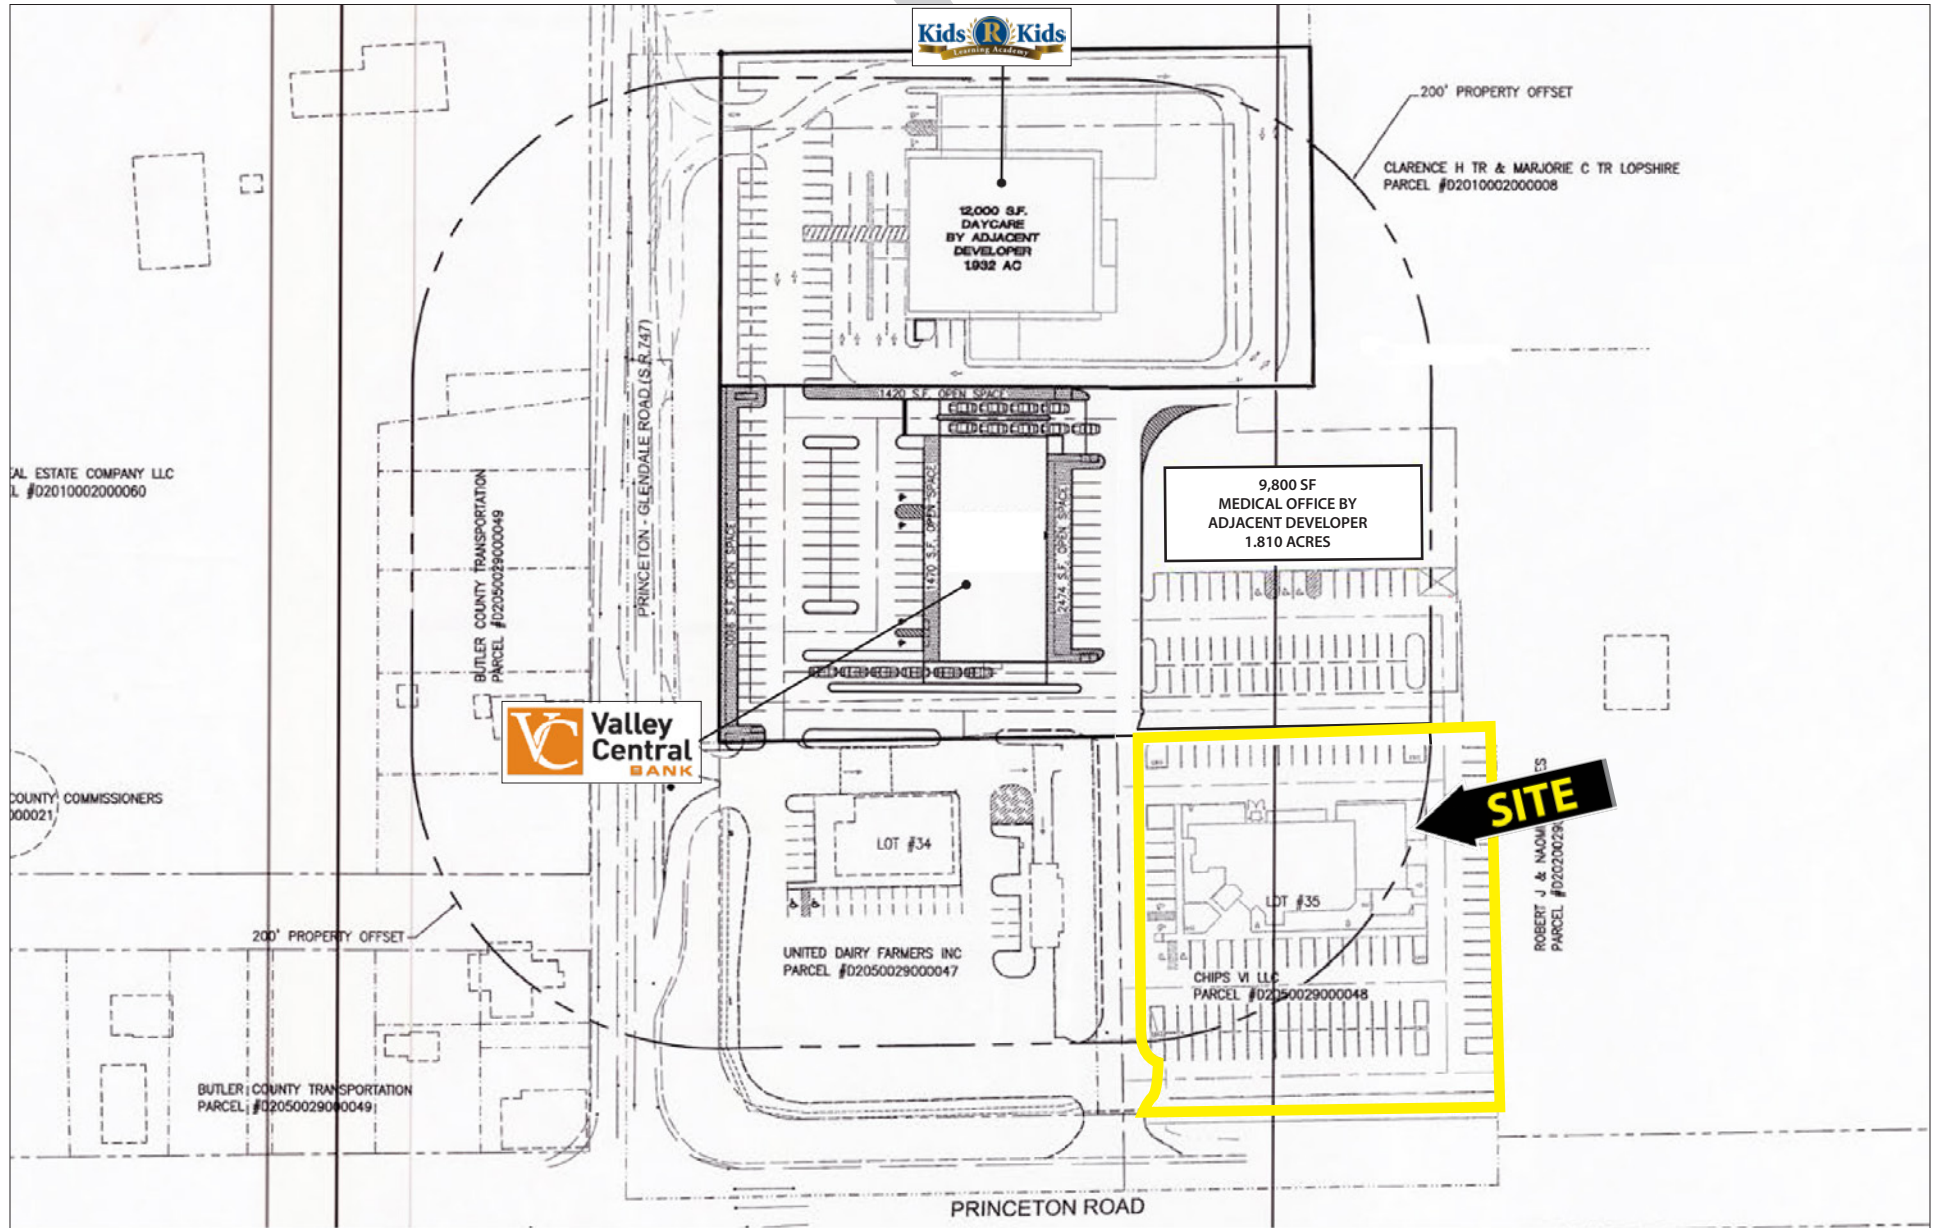

PRINCETON ROAD at SR 747 (NEC)

5040 Princeton Road, Liberty Twp., OH 45011

Site Plan

128 East Second Street | Suite B | Covington, KY 41011 | 513.489.3343 | edgegp.com

Information and any imagery is proprietary to Edge Real Estate Group and confidential. Information contained herein has been obtained from sources deemed reliable, but is not guaranteed and is subject to change.